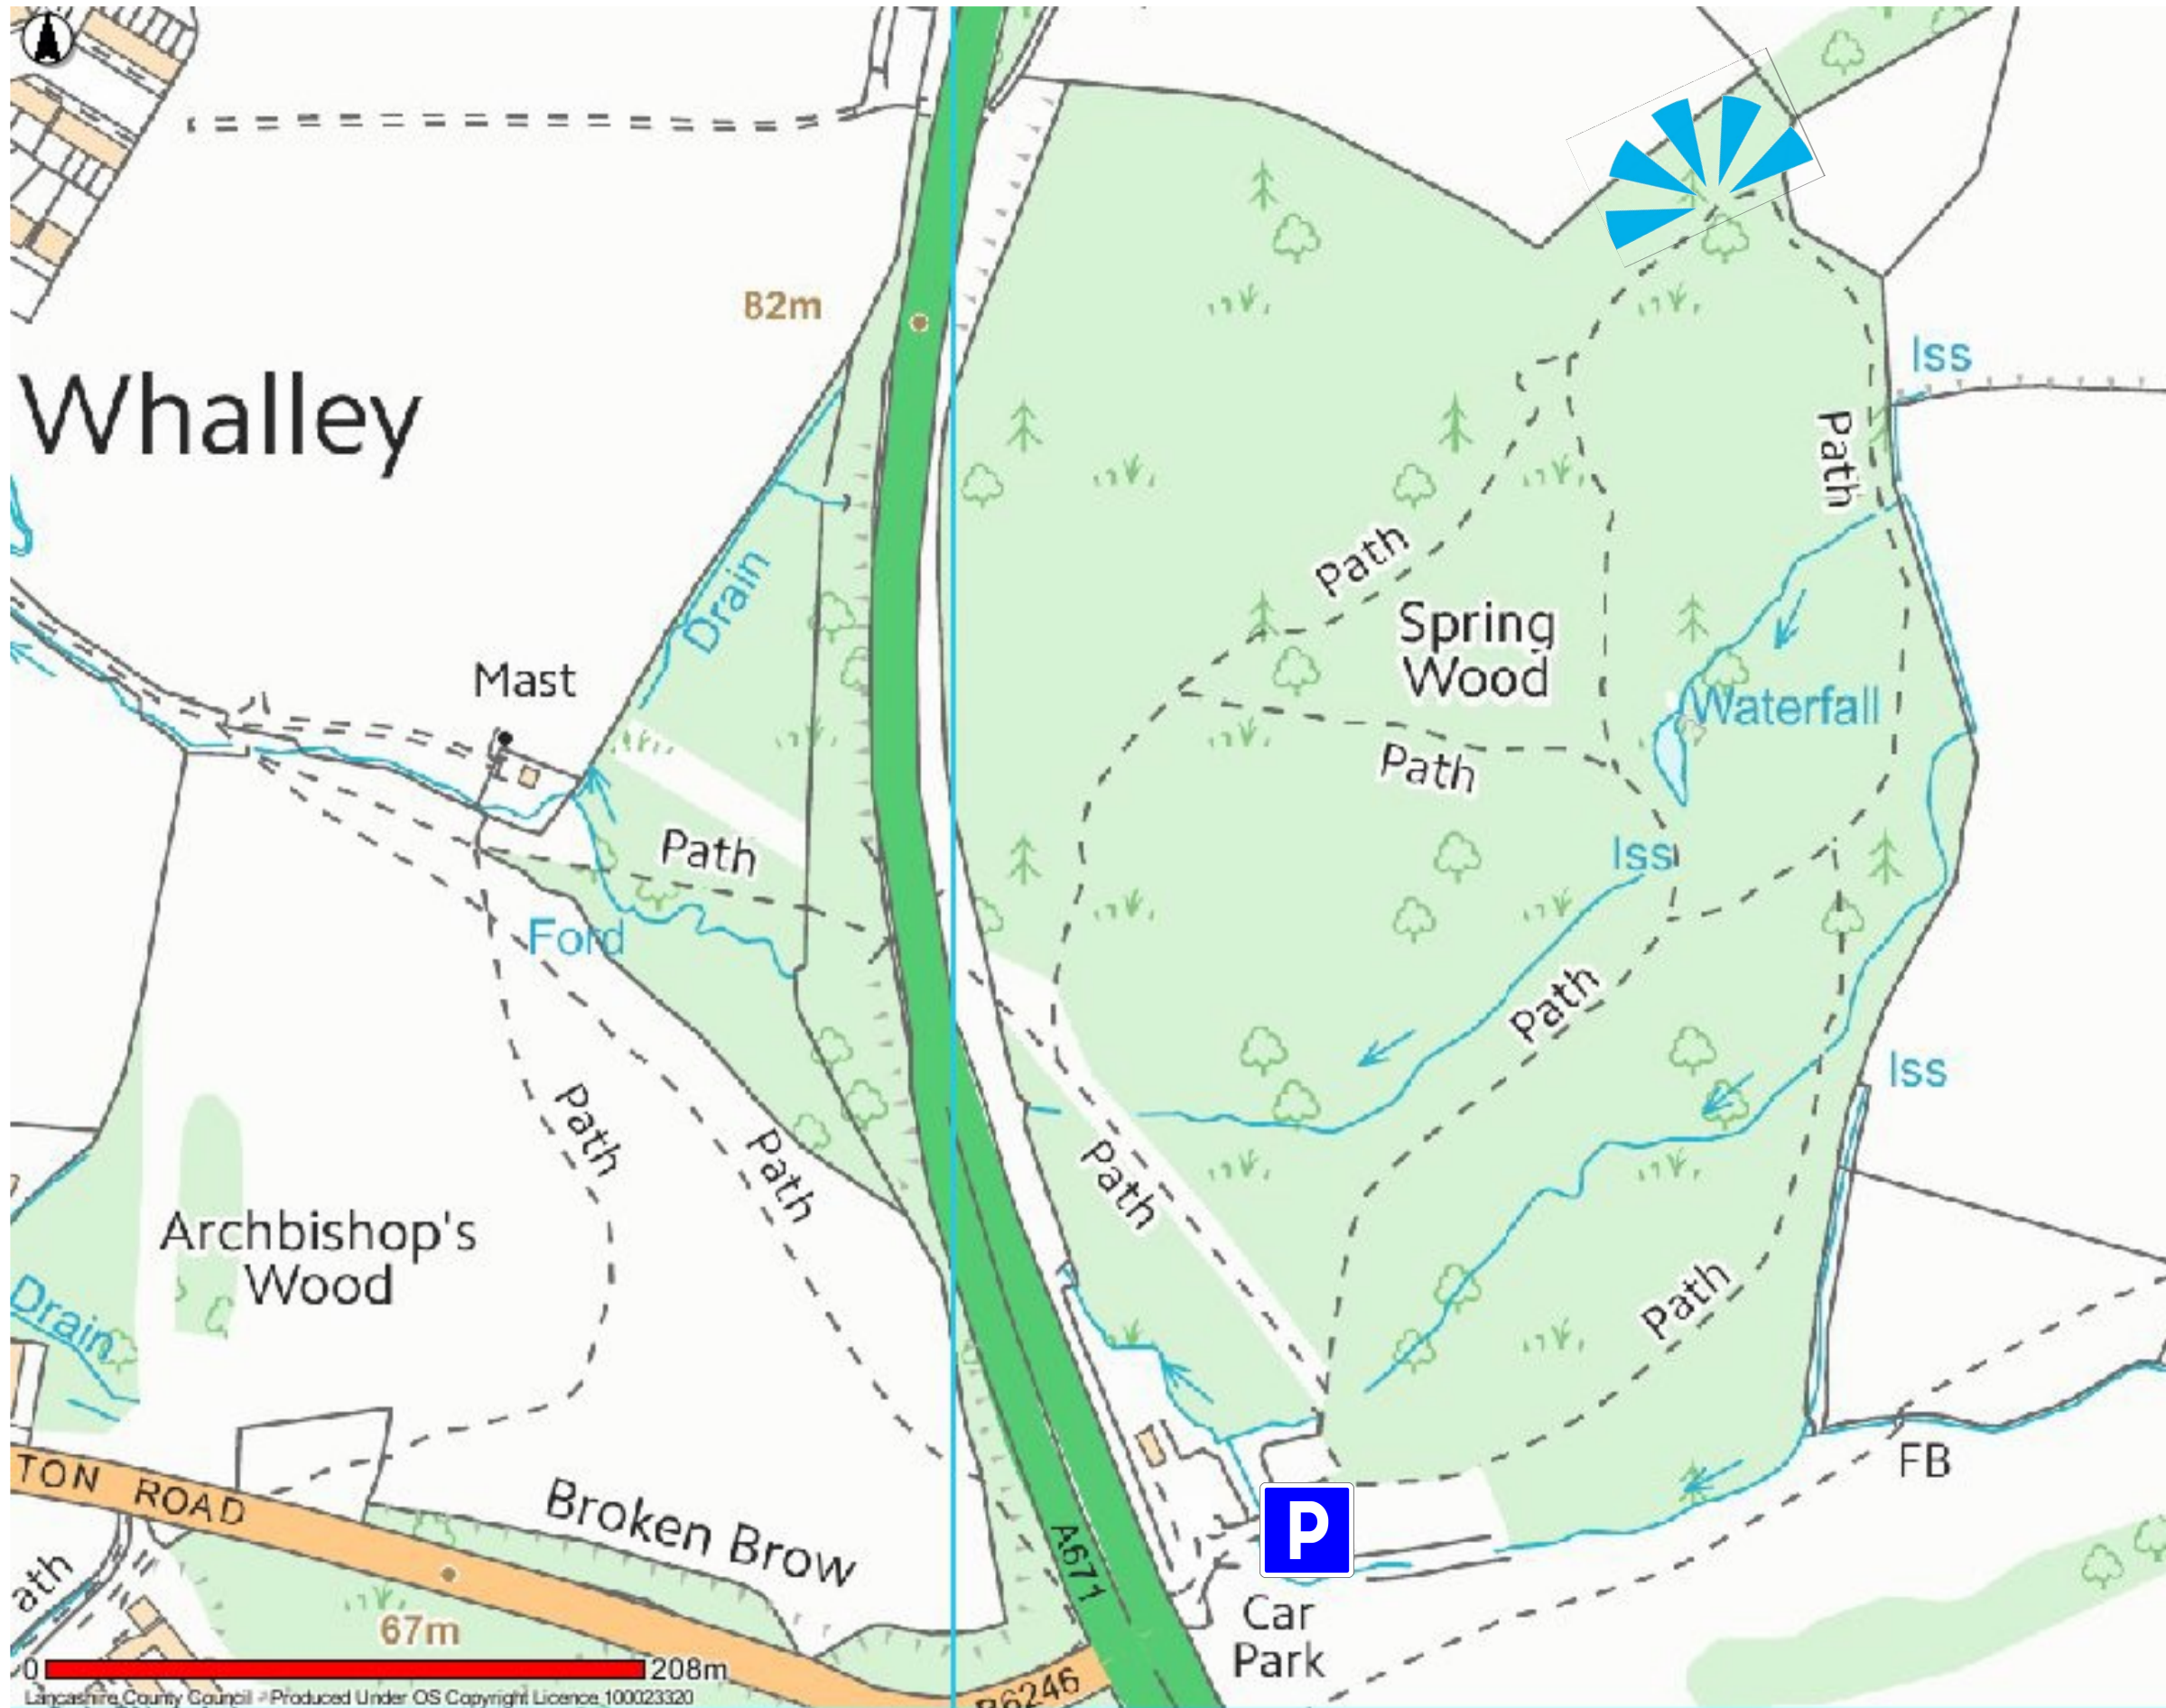

Map of Spring Wood

Key:

Footpaths though Spring Wood

Main road

Minor road

Car park

Viewpoint

Pond

Water