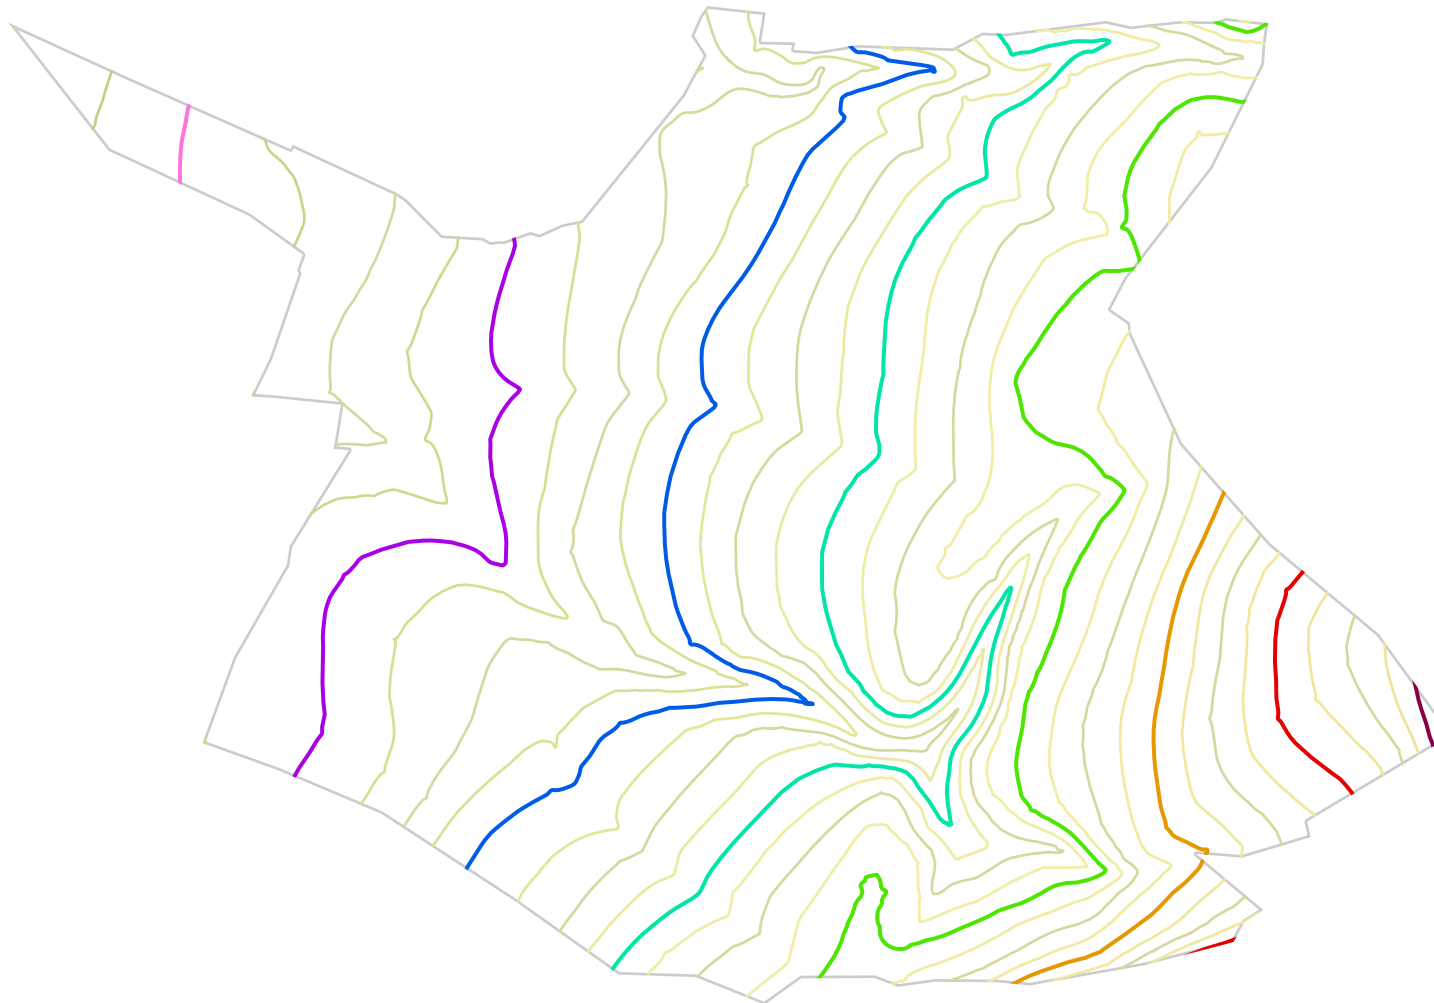

# Pen Farm Elevation

## Legend

Contours - 5m	
	185
	190
	195
	200
	205
	210
	215
	220
	225
	230
	235
	240
	245
	250
	255
	260
	265

Created and supported by the PHLP,  
Forest of Bowland AONB, Natural Capital  
Solutions & the National Lottery Heritage Fund

Scale 1:10,000